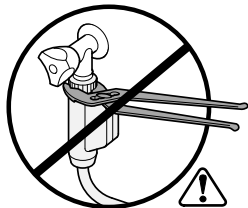

Ø4X15

Torx
T 20

Dichtheit prüfen
Check for leaks
Verifiez l'étanchéité
Verificar la estanqueidad

max. 10 Nm

Dichtheit prüfen
Check for leaks
Verifiez l'étanchéité
Verificar la estanqueidad

A series of horizontal lines for writing, starting from the top of the page and extending to the bottom, with a vertical margin line on the left side.