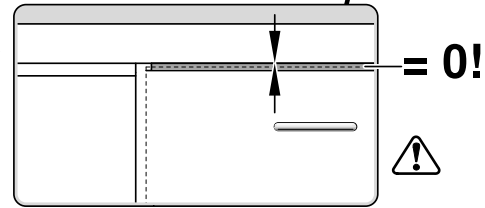

verspannen
brace
calar verticalement
Enrasar