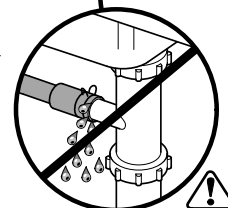

Ø4X15

Torx
T 20

Dichtheit prüfen
Check for leaks
Verifiez l'étanchéité
Verificar la estanqueidad

max. 10 Nm

Dichtheit prüfen
Check for leaks
Verifiez l'étanchéité
Verificar la estanqueidad

A series of horizontal lines for writing, starting from the top of the page and extending to the bottom, with a vertical margin line on the left side.