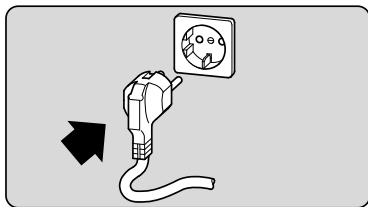

Ø4X15

Torx
T 20

Dichtheit prüfen
Check for leaks
Verifiez l'étanchéité
Verificar la estanqueidad

max. 10 Nm

Dichtheit prüfen
Check for leaks
Verifiez l'étanchéité
Verificar la estanqueidad

A series of horizontal lines for writing, starting from the top of the page and extending to the bottom, with a vertical margin line on the left side.