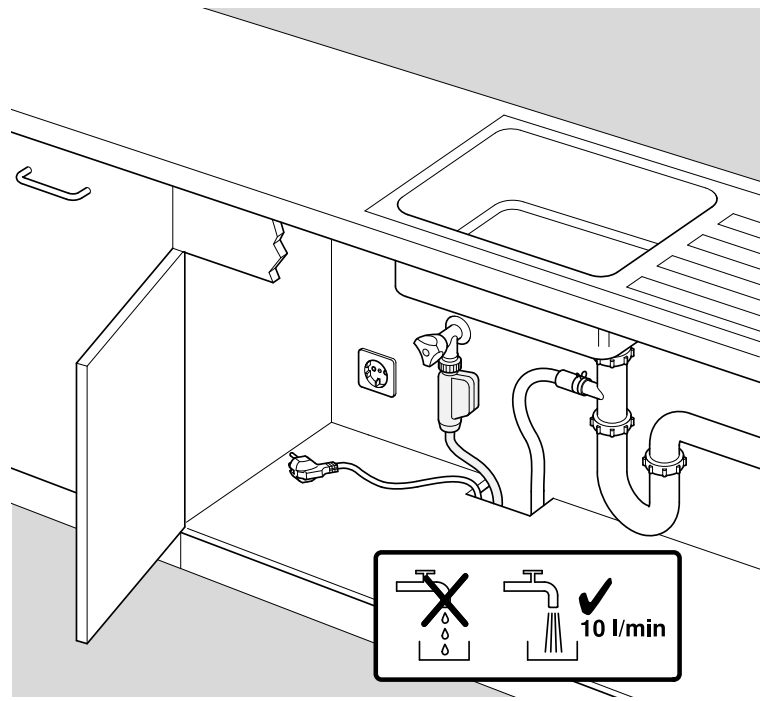

Ø4X15

Torx
T 20

Dichtheit prüfen
Check for leaks
Verifiez l'étanchéité
Verificar la estanqueidad

max. 10 Nm

Dichtheit prüfen
Check for leaks
Verifiez l'étanchéité
Verificar la estanqueidad

A series of horizontal lines for writing, starting from the top of the page and extending to the bottom, with a vertical margin line on the left side.