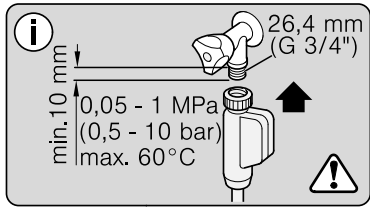

Ø4X15

Torx
T 20

Dichtheit prüfen
Check for leaks
Verifiez l'étanchéité
Verificar la estanqueidad

max. 10 Nm

Dichtheit prüfen
Check for leaks
Verifiez l'étanchéité
Verificar la estanqueidad

A series of horizontal lines for writing, starting from the top of the page and extending to the bottom, with a vertical margin line on the left side.